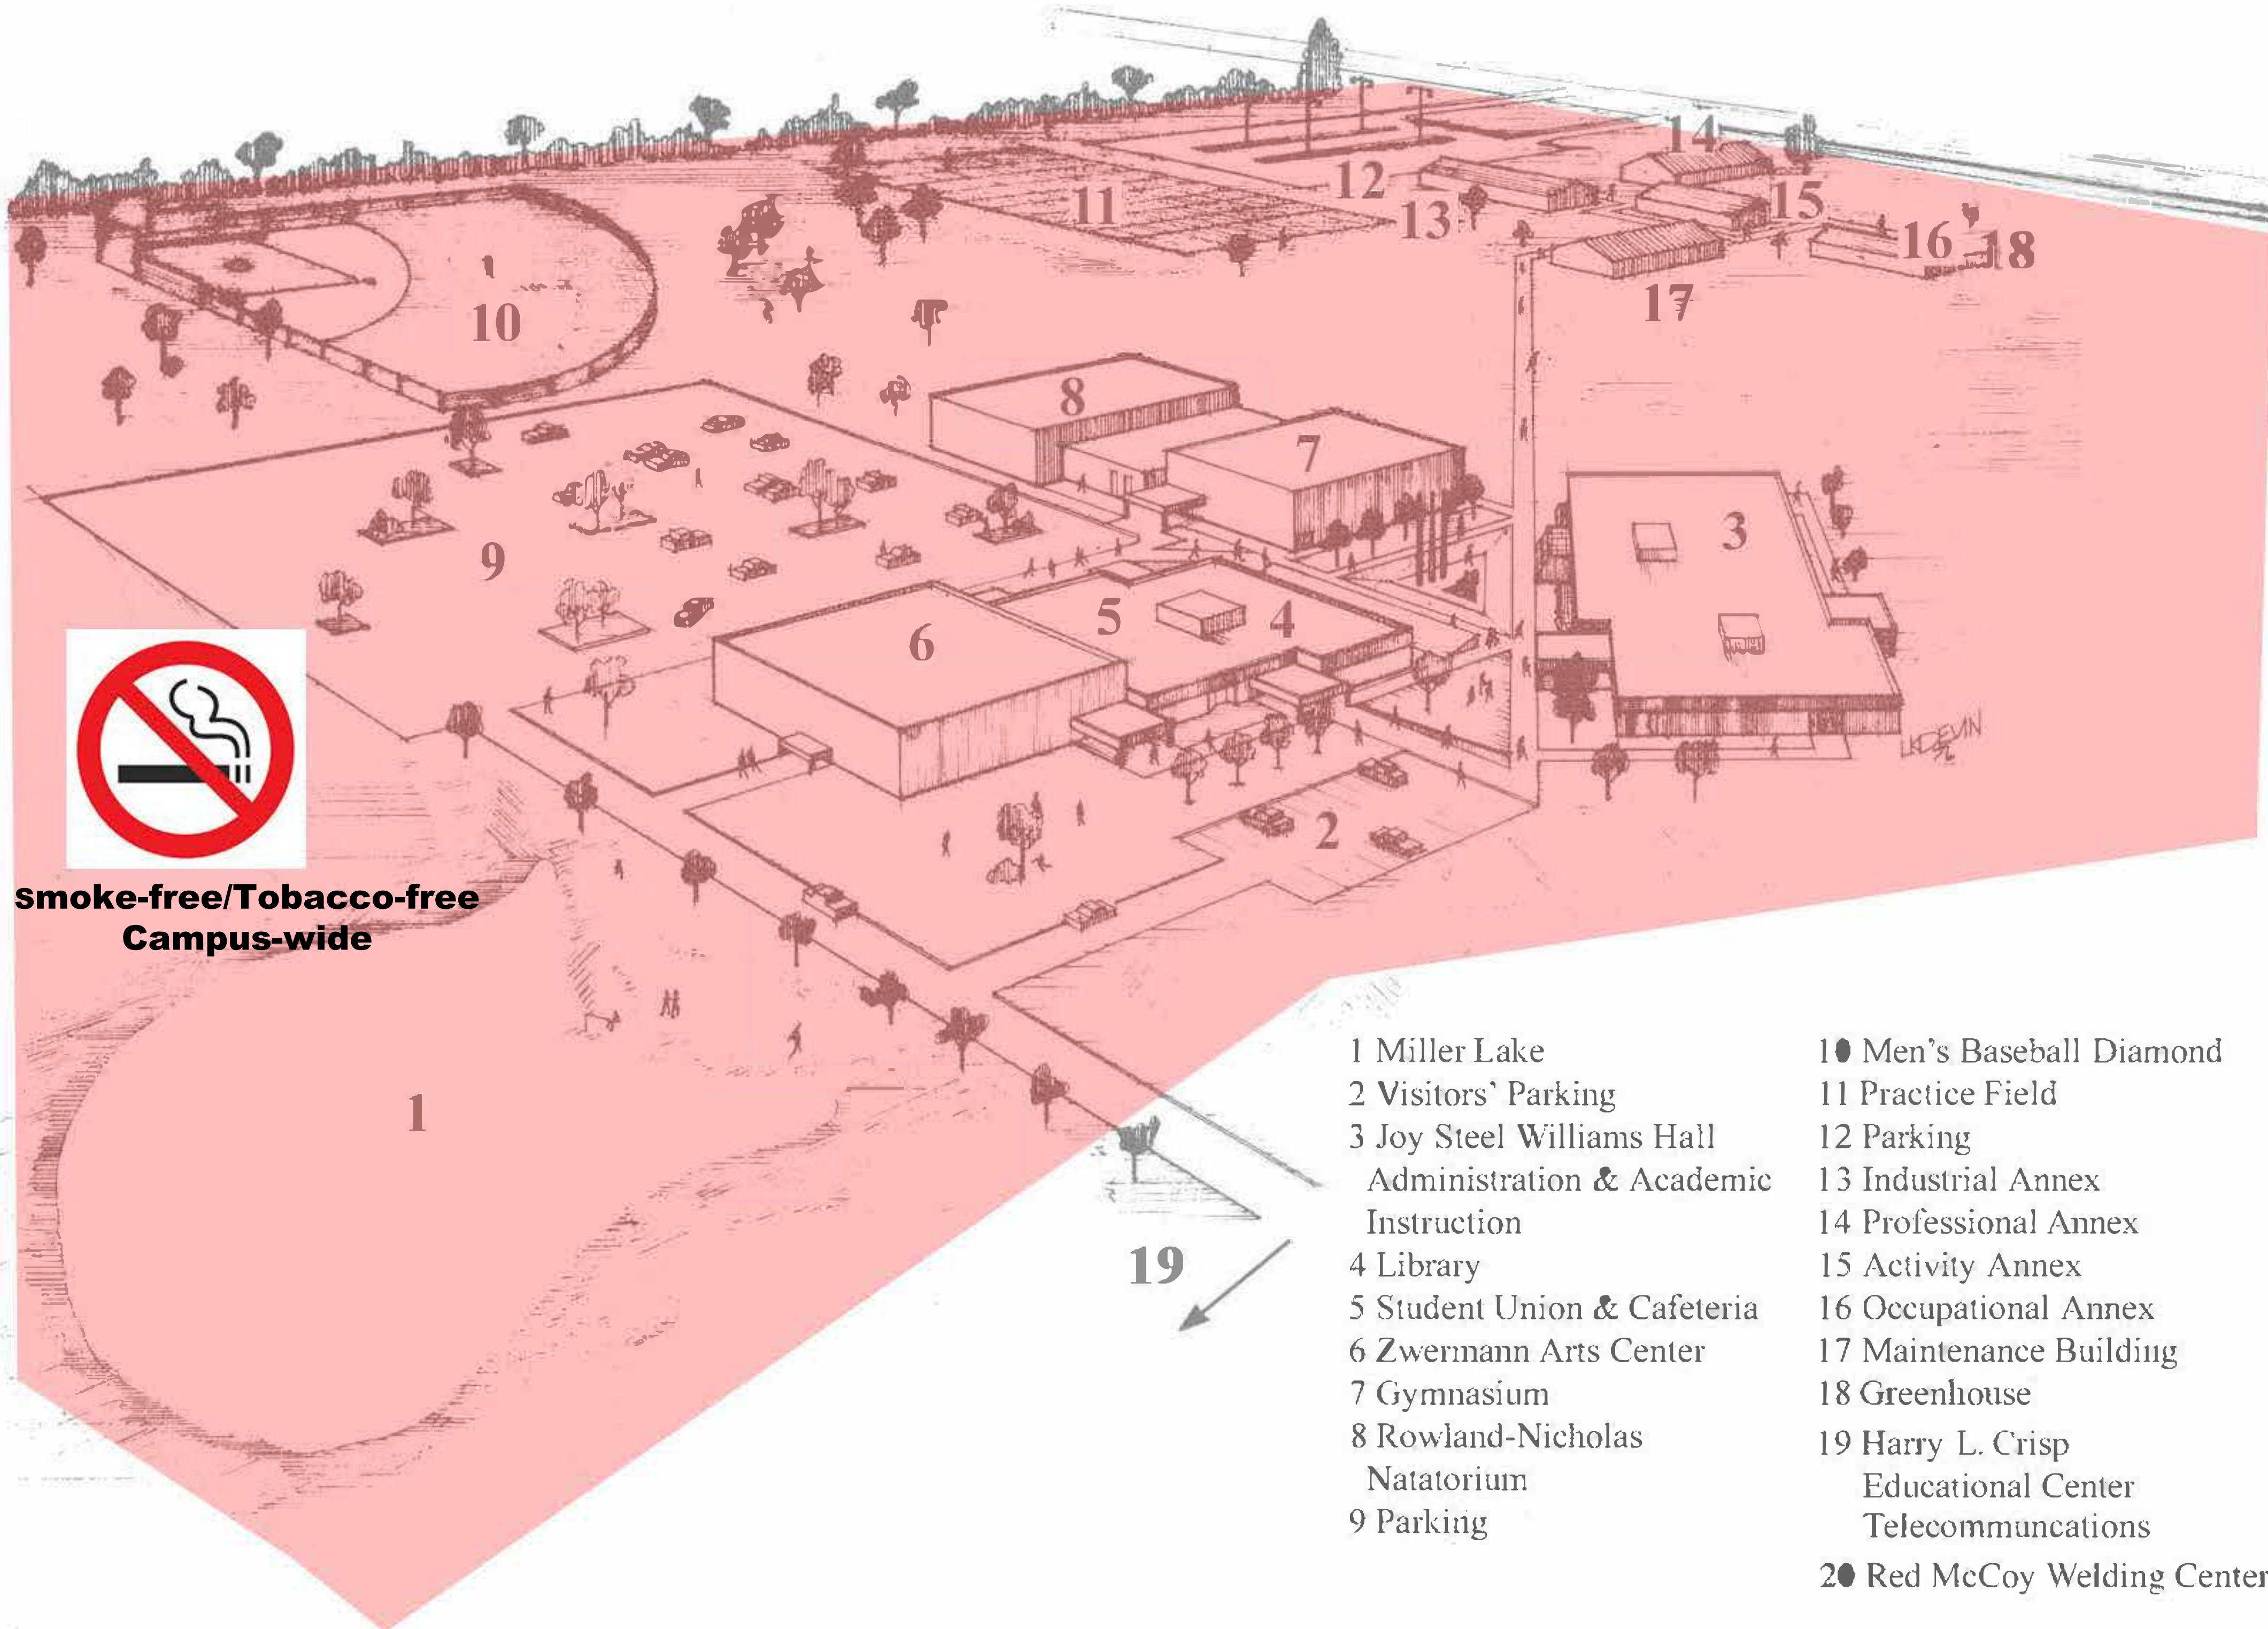

Lincoln Trail College Campus Map

**Smoke-free/Tobacco-free
Campus-wide**

- | | |
|---|---|
| 1 Miller Lake | 10 Men's Baseball Diamond |
| 2 Visitors' Parking | 11 Practice Field |
| 3 Joy Steel Williams Hall
Administration & Academic
Instruction | 12 Parking |
| 4 Library | 13 Industrial Annex |
| 5 Student Union & Cafeteria | 14 Professional Annex |
| 6 Zwermann Arts Center | 15 Activity Annex |
| 7 Gymnasium | 16 Occupational Annex |
| 8 Rowland-Nicholas
Natatorium | 17 Maintenance Building |
| 9 Parking | 18 Greenhouse |
| | 19 Harry L. Crisp
Educational Center
Telecommunications |
| | 20 Red McCoy Welding Center |